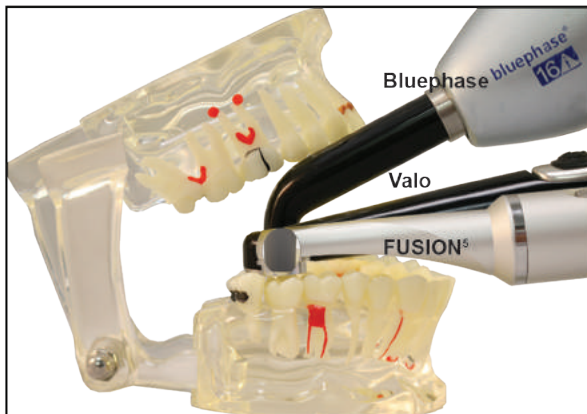

## Amazing Power and Style in the Palm of Your Hand!

- Unique focused beam and advanced backlit LCD display with smart digital programs:
  - 4000 mW/cm<sup>2</sup> Plasma Power mode for fast/deep cure
  - Pulsed 2000 mW/cm<sup>2</sup> mode for low heat/shrinkage cure
  - Built-in oral exam, treatment and bleaching modes
  - Battery and thermal bars for smart control
- Wide spectrum of 415 - 490nm to cure all materials
  - Options for lower wavelengths down to 385nm
- Sleek metal keypad with large activation and program buttons
- Modular design with easy upgrade and service parts
- Cordless with direct power plug that eliminates downtime
- 90 minutes fast recharge time
- Super slim and ergonomic
  - Tip height only 11.5mm
  - Weighs only 3.9oz
  - Measures at 7.8 inch

### Built to Last

Robust anodized aluminum metal construction distributes low LED heat, prevent scratches, discoloration and damage from accidental falls.

### Lowest Profile

360° swivel head for easier maneuvering and access