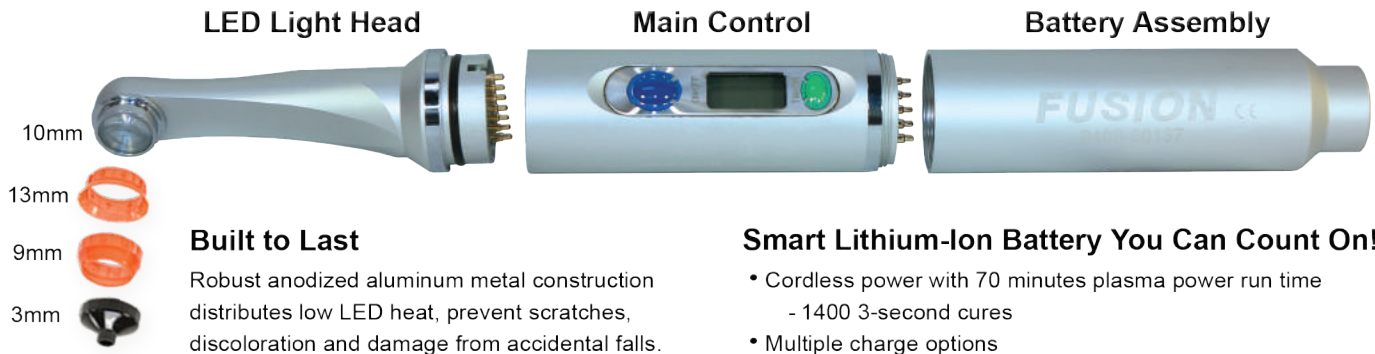

### Built to Last

Robust anodized aluminum metal construction distributes low LED heat, prevent scratches, discoloration and damage from accidental falls.