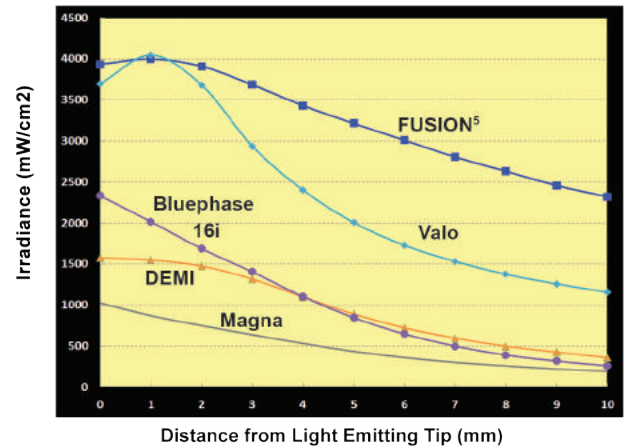

Curing Light Dispersion

ADD-ON FUNCTIONS

7800080 FUSION 5 Curing Light Kit:

Including Handpiece, Charging Stand, Curing Caps (tacking, 9mm and 13mm), Power Adapter, Light Shield, Barrier Sleeves (100), and Instructions for Use.

2-year warranty (1-year Battery and Charging Stand)

DentLight

CALL 800-763-6901 today

DENTLIGHT INC

1825 Summit Ave. #210

Plano, TX 75074, US

Fax: 972-346-6550

Email: sales@dentlight.com